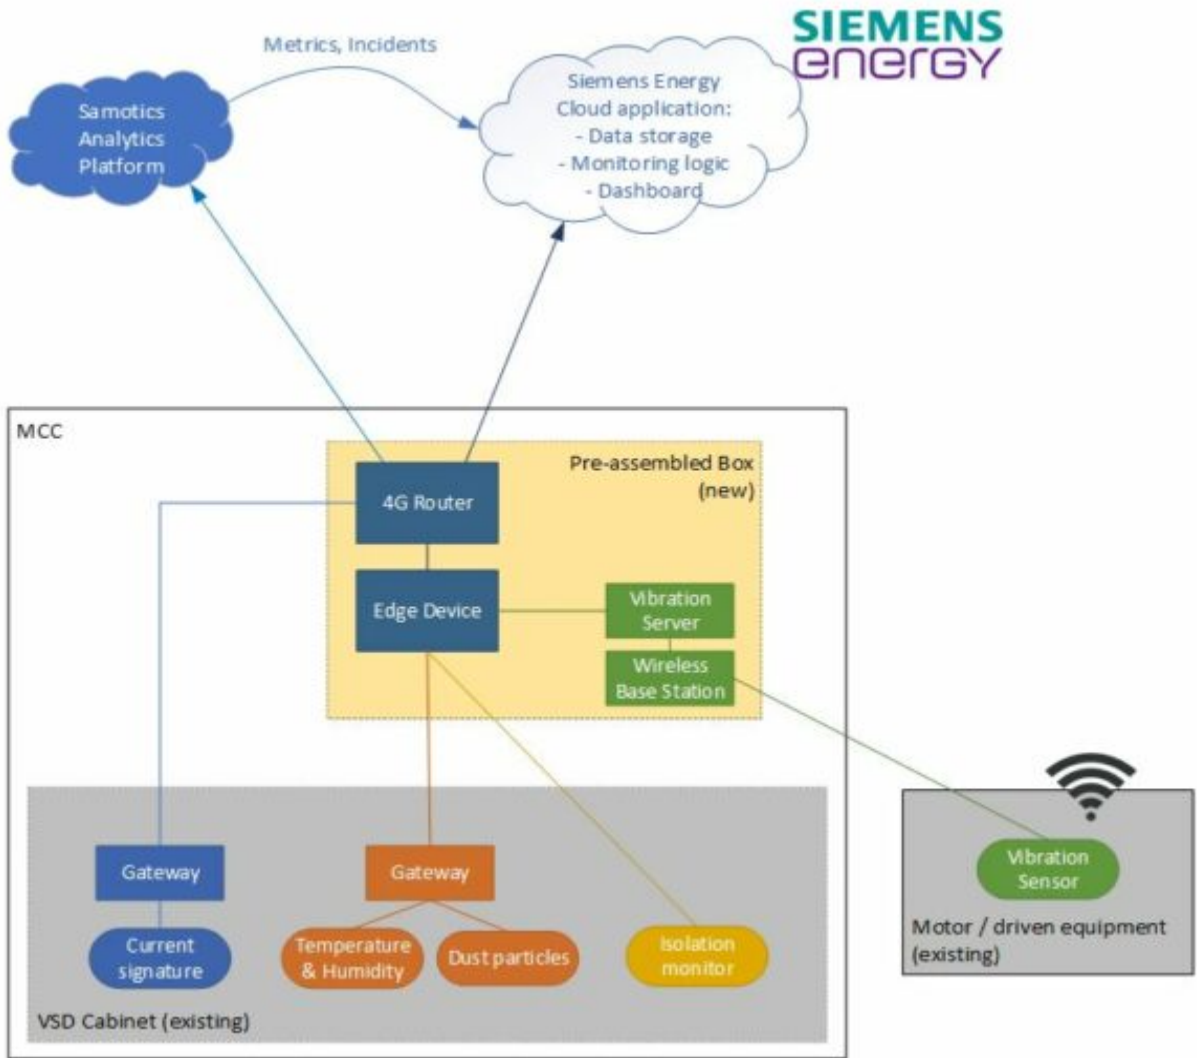

Aangemaakt: 01-06-2022

Mod. Online Drive Monitoring

Djohn
Schuitemaker
Koreemaat 1
9405 TL NL

djohn.schuitemaker@siemens-
energy.com
www.siemens-energy.com
0613723568

De Challenge

Improve your insight in your assets condition with use of best of what technology can provide, independent of make or brand. Combine various systems into one central dashboard. Train your assets operation models to optimize maintenance needs and prevent unscheduled downtime by predicting upcoming possible failures.

De Solution

A dashboard which can be configured to specific or general needs, which is brand independent and can be extended when needed. By using standard configuration, it is operational within days and can be tailored to specific requests if needed.

De Businesscase

Improve your operation by condition overview of your assets in one system. Easy to use for brownfield situations, specific troubleshooting, , etc..

Is general in set-up to ensure quick uptime, but can be configured to specific cases.